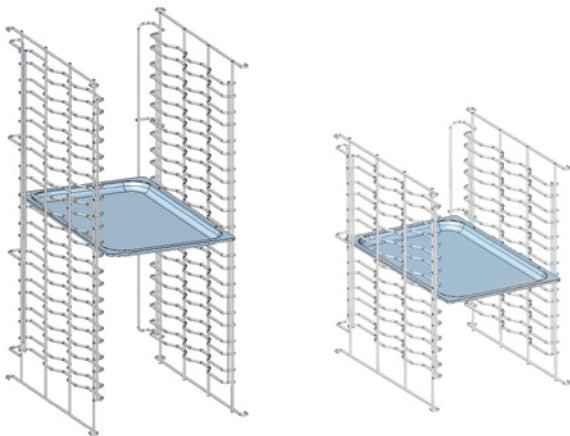

mood Accessories

Code	Description
oven code + W	Automatic washing system for MOOD 11T*
oven code + W	Automatic washing system for MOOD 7T*
CAP-M	Automatic hood for MOOD oven
CAP-MMS	Manual hood for MOOD-MOSAICO ovens
YSTMMS	6 levels stand (LxDxH) 830x890x720 mm
390100006	7 trays GN 1/1 rackholder (L/R)
390100007	11 trays GN 1/1 rackholder (L/R)

* optional only at the order placement

Hood for Mood oven

11 trays GN 1/1 rackholder (L/R)

7 trays GN 1/1 rackholder (L/R)

General Accessories

Code	Description
260700004	External shower kit
400100013	YesClean detergent (box with 12 pcs 1kg each)
260900001	Cartridge filter mod.XL with connection head
260900001-1	Cartridge filter mod.XL
260900001-2	Connection head for cartridge filter mod.XL
YSTW	Stand wheels kit

GASTRONORM GN1/1 TRAYS

220100006	Aluminum not-stick tray for 6 eggs d.53x32,5 cm
220100007	Steel granite enamelled tray h.20 GN 1/1
220100009	Pizza tray d.53x32,5 cm
220100014	Aluminum not-stick perforated tray h.20 d.53x32,5 cm
220100015	Aluminum not-stick tray h.20 d.53x32,5 cm
230100002	Chromed grill rack d.53x32,5 cm
230100005	Roast chicken tray (8 spikes) d.53x32,5 cm
230100006	Grill tray d.53x32,5 cm
220200003	Stainless steel tray h.20 GN 1/1
220100005	Fry steel tray h.20 GN 1/1
220200002	Stainless steel tray h.40 GN 1/1
220200004	Stainless steel perforated tray h.20 gn 1/1