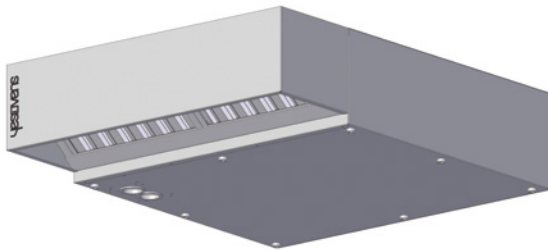

mood Accessories

Code	Description
oven code + W	Automatic washing system for MOOD 11T*
oven code + W	Automatic washing system for MOOD 7T*
CAP-M	Automatic hood for MOOD oven
CAP-MMS	Manual hood for MOOD-MOSAICO ovens
YSTMMS	6 levels stand (LxDxH) 830x890x720 mm
390100006	7 trays GN 1/1 rackholder (L/R)
390100007	11 trays GN 1/1 rackholder (L/R)

* optional only at the order placement

Hood for Mood oven